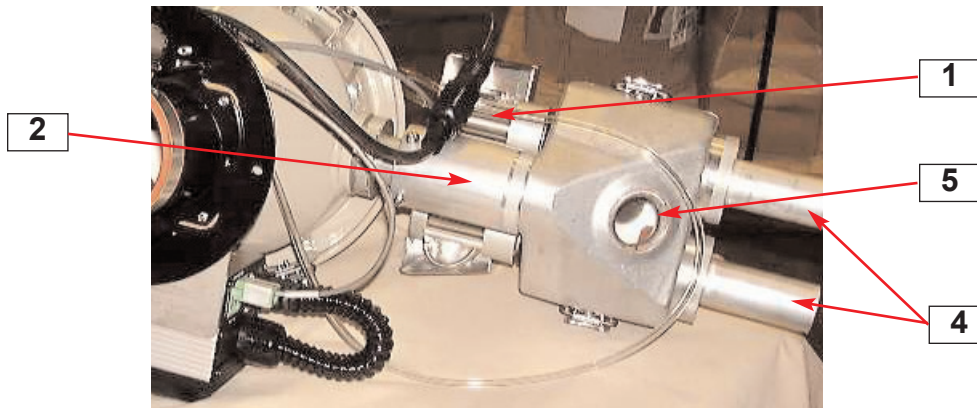

Parts Identification Guide
PIC008/0205

Ratio Valve

RV Modular Valve Parts

- 1. Air Cylinders
- 2. Outlet Tube
- 3. Solenoid Valve
- 4. Inlet Tubes
- 5. Sight Glass
- 8. Cover Gasket

RV Modular Valve Parts

- 1. Air Cylinders
- 2. Outlet Tube
- 3. Solenoid Valve
- 4. Inlet Tubes
- 6. Valve Stoppers
- 7. Rubber Seal Rings