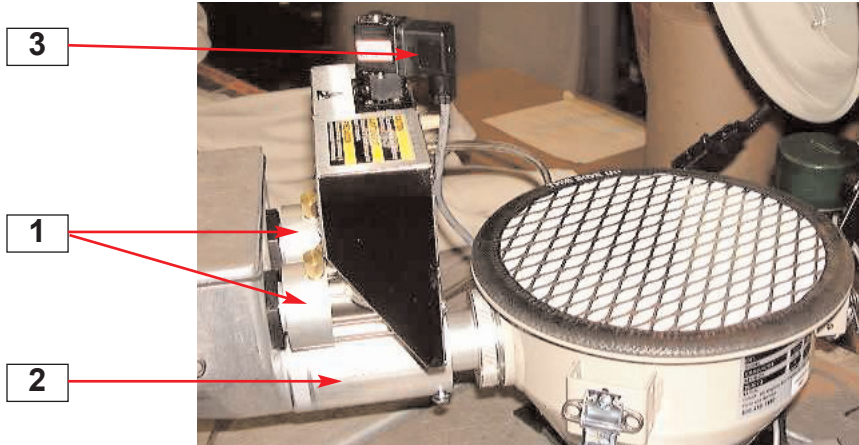

Parts Identification Guide
PIC008/0205

Ratio Valve

RV Modular Valve Parts

- 1. Air Cylinders
- 2. Outlet Tube
- 3. Solenoid Valve
- 4. Inlet Tubes
- 5. Sight Glass
- 8. Cover Gasket

RV Modular Valve Parts

- 1. Air Cylinders
- 2. Outlet Tube
- 3. Solenoid Valve
- 4. Inlet Tubes
- 6. Valve Stoppers
- 7. Rubber Seal Rings