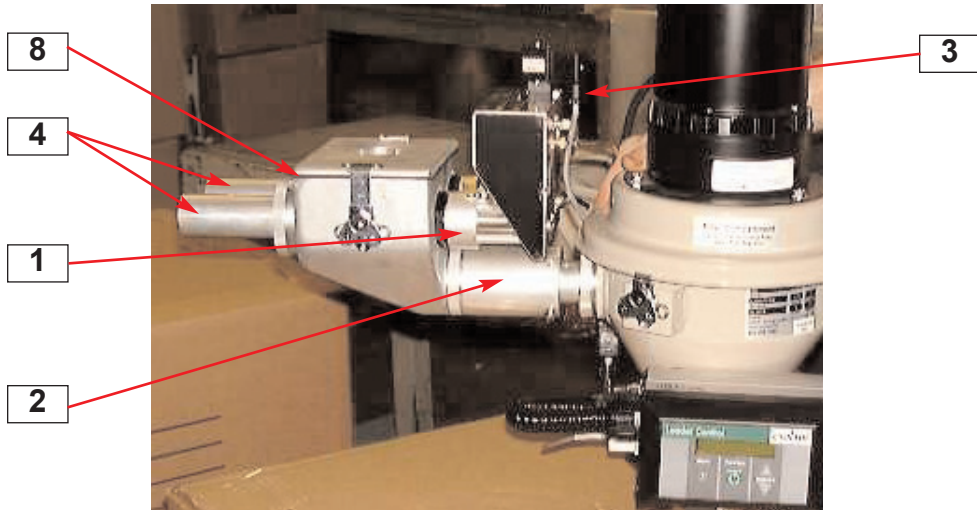

Parts Identification Guide
PIC008/0205

Ratio Valve

RV Modular Valve Parts

- 1. Air Cylinders
- 2. Outlet Tube
- 3. Solenoid Valve
- 4. Inlet Tubes
- 5. Sight Glass
- 8. Cover Gasket

RV Modular Valve Parts

- 1. Air Cylinders
- 2. Outlet Tube
- 3. Solenoid Valve
- 4. Inlet Tubes
- 6. Valve Stoppers
- 7. Rubber Seal Rings