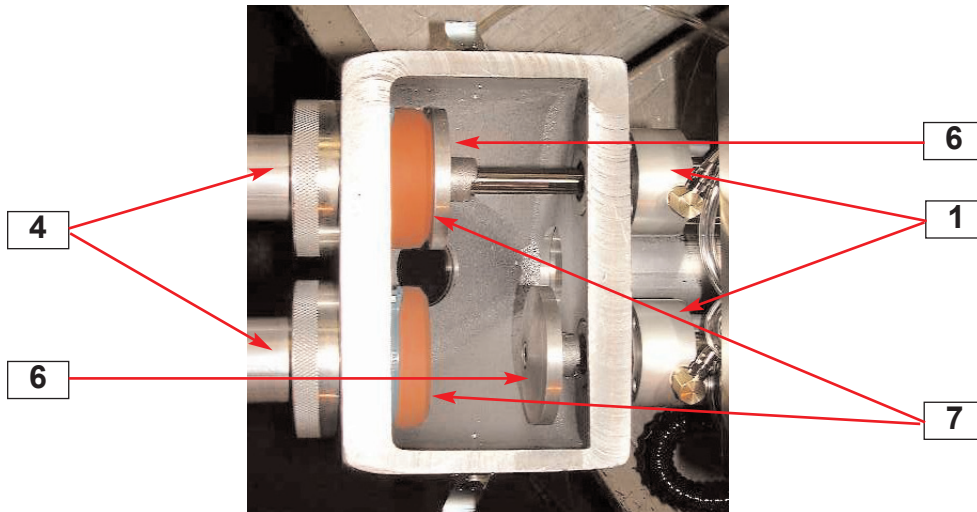

Parts Identification Guide
PIC008/0205

Ratio Valve

RV Modular Valve Parts

- 1. Air Cylinders
- 2. Outlet Tube
- 3. Solenoid Valve
- 4. Inlet Tubes
- 5. Sight Glass
- 8. Cover Gasket

RV Modular Valve Parts

- 1. Air Cylinders
- 2. Outlet Tube
- 3. Solenoid Valve
- 4. Inlet Tubes
- 6. Valve Stoppers
- 7. Rubber Seal Rings