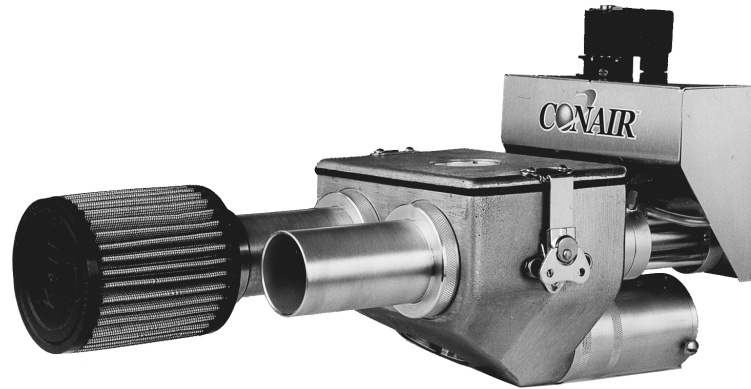

Parts Identification Guide  
PIC016/0305

# Purge Valve

### PV Modular Valve Parts

- 1. Air Cylinders
- 4. Inlet Tubes
- 5. Sight Glass
- 6. Valve Stoppers
- 7. Rubber Seal Rings
- 8. Filter
- 9. Latch
- 10. Lid
- 11. Solenoid
- 12. Cover Gasket