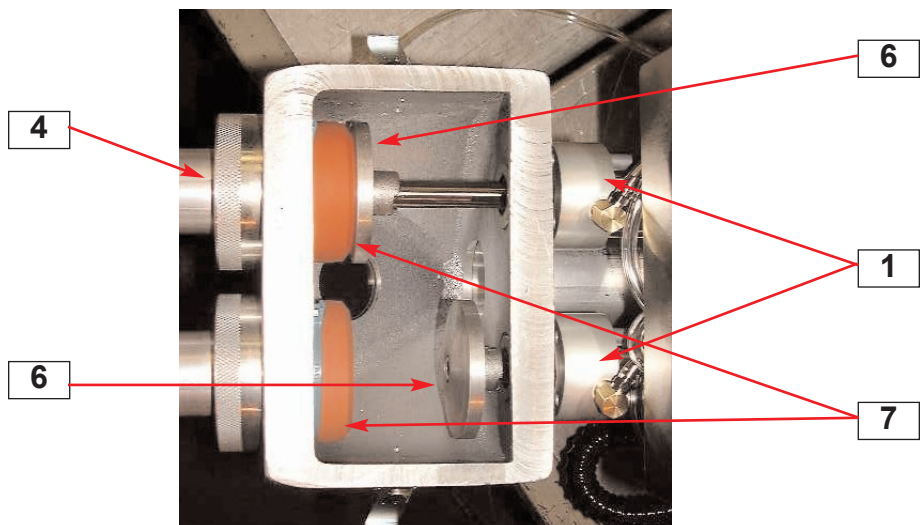

# Purge Valve

### PV Modular Valve Parts

- 1. Air Cylinders
- 4. Inlet Tubes
- 5. Sight Glass
- 6. Valve Stoppers
- 7. Rubber Seal Rings
- 8. Filter
- 9. Latch
- 10. Lid
- 11. Solenoid
- 12. Cover Gasket