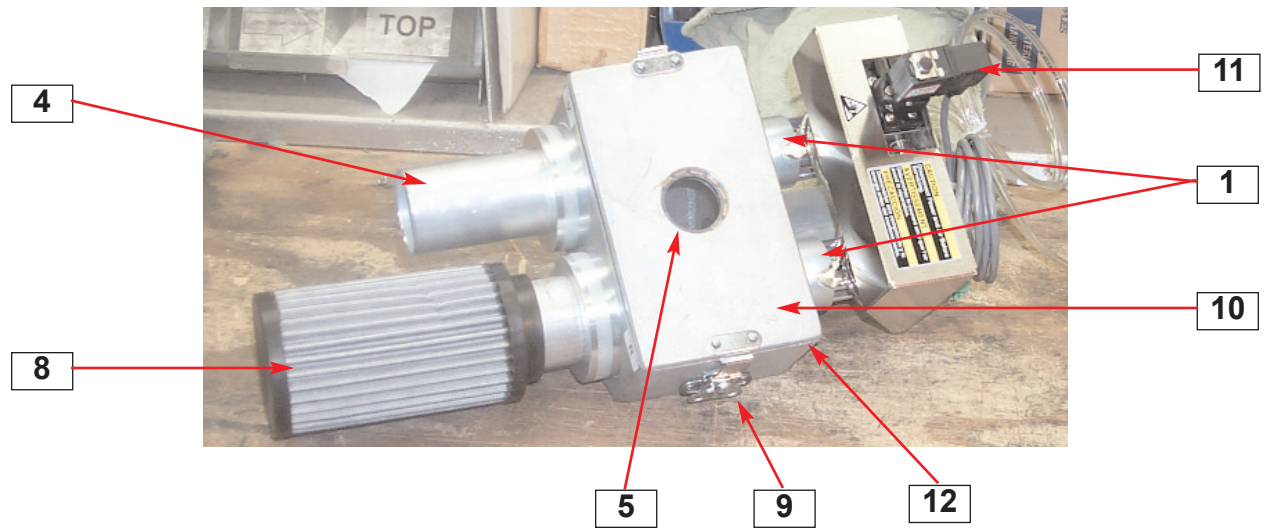

# Purge Valve

### PV Modular Valve Parts

- 1. Air Cylinders
- 4. Inlet Tubes
- 5. Sight Glass
- 6. Valve Stoppers
- 7. Rubber Seal Rings
- 8. Filter
- 9. Latch
- 10. Lid
- 11. Solenoid
- 12. Cover Gasket