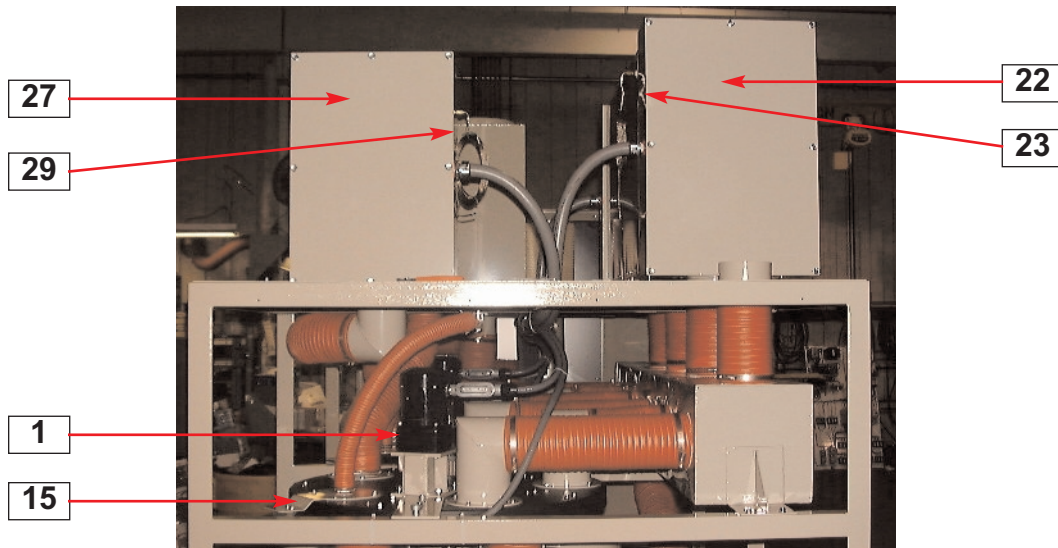

Parts Identification Guide
PID008/0405

CD2400 Dryers

CD2400 Dryer

- 12. High Temperature RTD
- 21. Process Filter
- 24. Regeneration Blower
- 26. Regeneration Filter

CD2400 Dryer

- 1. Bed Drive Motor
- 8. Drive Shaft
- 13. Large Gear Drive
- 14. Motor Mount
- 15. Limit Switch
- 22. Process Heater Box
- 23. Process Over Temperature RTD
- 27. Regeneration Heater Box
- 29. Regeneration Over Temperature RTD
- 30. Small Gear
- 31. Tension Spring