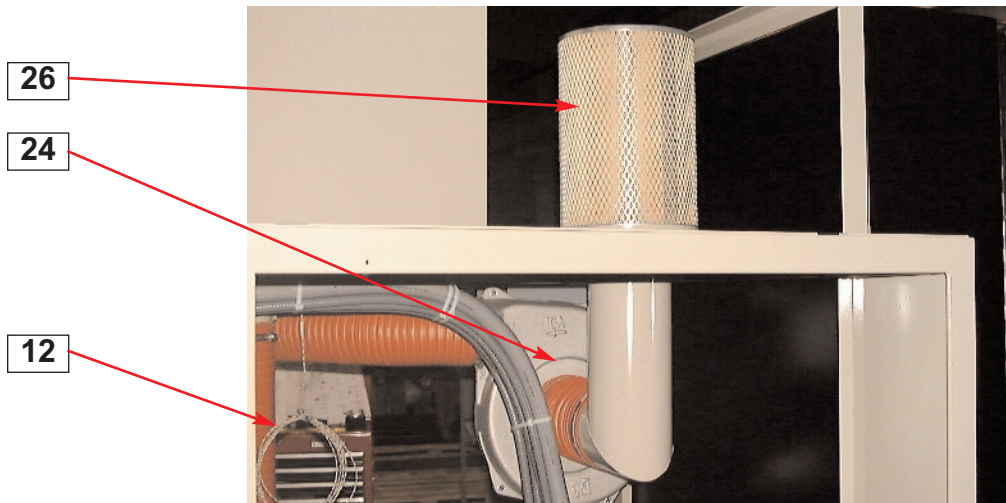

Parts Identification Guide
PID008/0405

CD2400 Dryers

CD2400 Dryer

- 12. High Temperature RTD
- 21. Process Filter
- 24. Regeneration Blower
- 26. Regeneration Filter

CD2400 Dryer

- 1. Bed Drive Motor
- 8. Drive Shaft
- 13. Large Gear Drive
- 14. Motor Mount
- 15. Limit Switch
- 22. Process Heater Box
- 23. Process Over Temperature RTD
- 27. Regeneration Heater Box
- 29. Regeneration Over Temperature RTD
- 30. Small Gear
- 31. Tension Spring