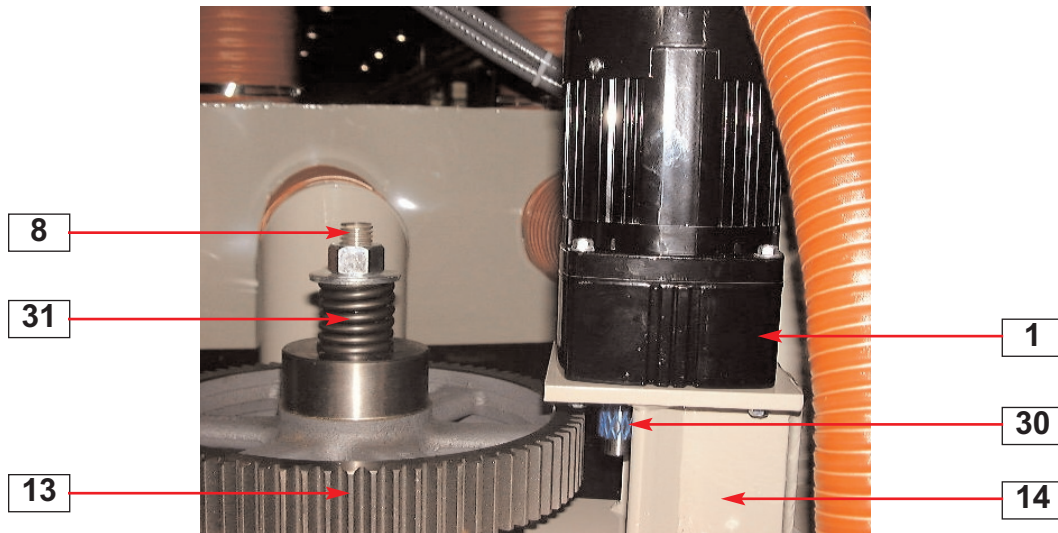

Parts Identification Guide
PID008/0405

CD2400 Dryers

CD2400 Dryer

- 12. High Temperature RTD
- 21. Process Filter
- 24. Regeneration Blower
- 26. Regeneration Filter

CD2400 Dryer

- 1. Bed Drive Motor
- 8. Drive Shaft
- 13. Large Gear Drive
- 14. Motor Mount
- 15. Limit Switch
- 22. Process Heater Box
- 23. Process Over Temperature RTD
- 27. Regeneration Heater Box
- 29. Regeneration Over Temperature RTD
- 30. Small Gear
- 31. Tension Spring