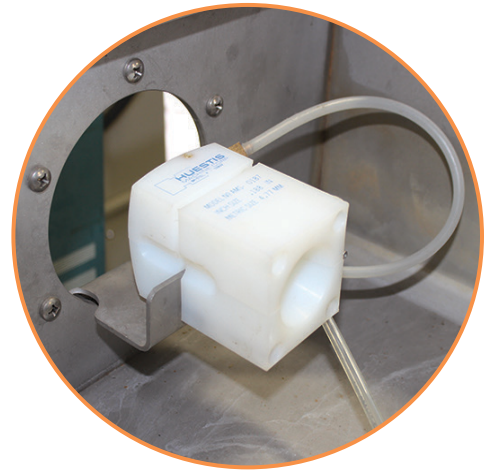

## Air Wipes

Part Number	Description
MZ8021-0004	1/8" ID, Less Base
MZ8021-0014	3/16" ID, Less Base
AW190-Bracket	AW190 Bracket
MZ8021-0011	1/4" ID, Less Base
MZ8021-0024	1/4" ID with Mount
MZ8021-0037	5/16" ID, Less Base
MZ8021-0050	5/16" ID, Less Mount
MZ8021-0056	3/8" ID, Less Base
MZ8021-0058	7/16" ID, Less Base
MZ8021-0063	1/2" ID, Less Base
MZ8021-0064	1-1/4" ID, Less Base
MZ8021-0065	1/4" x 3"
MZ8021-0074	1" ID, Less Base
MZ8021-0075	3/4" ID, Less Base
MZ8021-0076	Bracket
MZ8021-0088	5/8" ID, Less Base
RW0125-1500	1/8" x 1-1/2"
MZ15-26198-1340	Air Wipe MTG Bracket, Stainless steel

## Tank Nozzles, Elbows and Muffler

Part Number	Description
MZ8239-2000	Nozzle Base for 1" Pipe
MZ8239-0200	Nozzle Brass, 1/4" MNPT. 1 GP
242077103	Elbow, 1-8" NPT x 1/4" Hose
24221407	Fitting, 3/8" Tube x 1/4" NPT
19901503	Exhaust Muffler Filter. 3/8" NPT
VPIBD6ME4	Elbow Brass, 3/8", 90-degrees